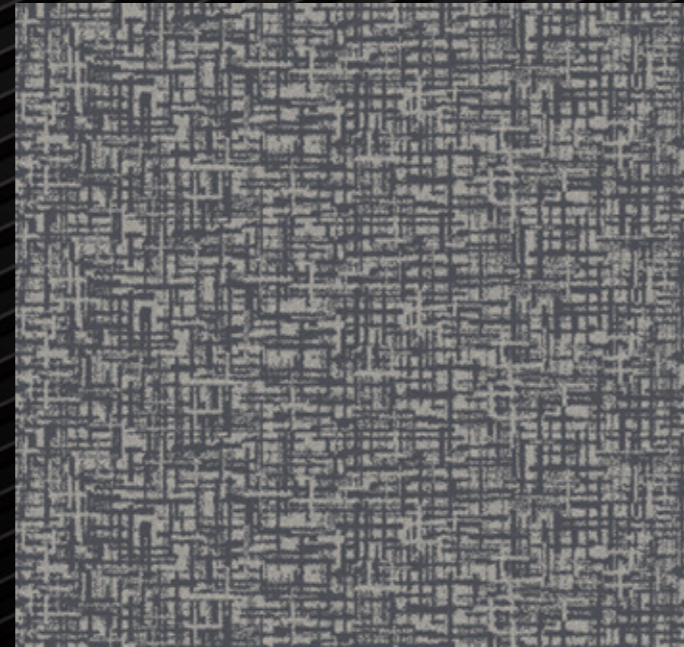

1677

■ Olympus

ROLL CARPET SPECIFICATIONS :

construction : heat set
fiber : 100% solution dyed polyester
pile height : 7.0 ± 0.5 mm
total thickness : 9.0 ± 0.5 mm
pile weight : 1650 gr/m²
total weight : 2550 gr/m²
roll size : 3.98mt
backing : felt back