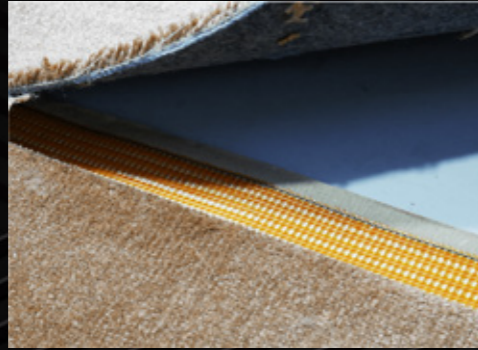

SINCE 1997®
ottoman
BY ENESCO

DÖŞEME AKSESUARLARI
FLOORING ACCESSORIES

www.ottoman.az

+994 12 596 6030

+994 50 250 3366

www.ottoman.az